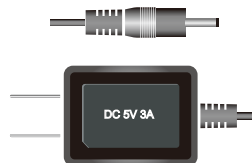

### Feature

- Built-in Wi-Fi allows you to control, view, and download video from smartphone/tablet
- Built-in IP enables remote control function to operate anywhere in the world using smartphone
- Record at 1080p/720p/WVGA @25/30fps
- Support up to 32G memory card
- Appear as normal USB charging station with built-in DVR and 2MP camera
- Powered by AV outlet - no batteries needed!  
Can function as an 1.05A power charge
- LED indicators for power, charging, IP and recording
- Over-write function;  
hassle free for changing memory card

### Specification

Built-in Camera Module	
Built-in Image Sensor	1/2.9" progressive CMOS sensor
Sensor Resolution	2000x1121
Sensor Sensitivity	0.1 Lux @ F 2.0
Lens F/No.	F 2.0
Focal Length	4.3mm
Angle of View	78.2°
Video Spec.	
Algorithm	H.264, JPEG
File Format	MOV, JPG
Video Recording Mode	Auto/Manual/Motion Detection
Recording Capability	1920x1080, 1280x720, 848x480
Frame Rate	Up to 30 fps
Photo Capability	2M(1600*1200)
Wi-Fi	
Wi-Fi	Built-in Wi-Fi Module(IEEE 802.11b/g/n)
Wi-Fi Protocol	TCP/IP
Storage & I/O	
Memory type	Memory Card ( Support SDHC max. 32GB)
Data Interface	Mini USB 2.0
Misc.	
Date/Time Table	YYYY/MM/DD, HH:MM:SS
Snapshot	recording and playback video ( via smartphone )
Power	
Power Input	AC 100~240V
Charging Output	DC 5V/1A
Recording Time	500min @ 1920x1080 resolution ( 16GB memory card )
Physical	
Dimension	26x110x90 cm

### Standard Accessories

DC 5V 3A Charger

Memory Card

USB cable

Adapter Head  
European Standard

Manual

**CE/FCC Certified**

※ Specifications are subject to change without notice