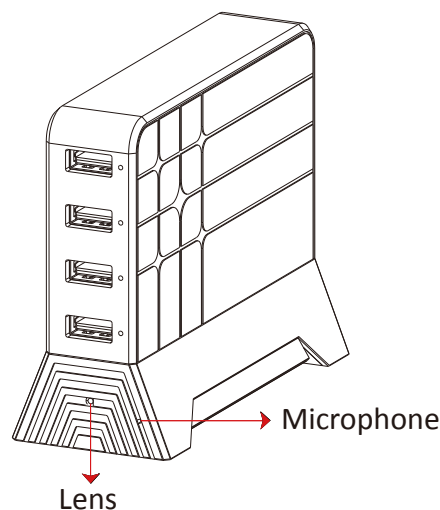

### Feature

- Built-in Wi-Fi allows you to control, view, and download video from smartphone/tablet
- Built-in IP enables remote control function to operate anywhere in the world using smartphone
- Record at 1080p/720p/WVGA @25/30fps
- Support up to 32G memory card
- Appear as normal USB charging station with built-in DVR and 2MP camera
- Powered by AV outlet - no batteries needed!  
Can function as an 1.05A power charge
- LED indicators for power, charging, IP and recording
- Over-write function;  
hassle free for changing memory card

### Specification

Built-in Camera Module	
Built-in Image Sensor	1/2.9" progressive CMOS sensor
Sensor Resolution	2000x1121
Sensor Sensitivity	0.1 Lux @ F 2.0
Lens F/No.	F 2.0
Focal Length	4.3mm
Angle of View	78.2°
Video Spec.	
Algorithm	H.264, JPEG
File Format	MOV, JPG
Video Recording Mode	Auto/Manual/Motion Detection
Recording Capability	1920x1080, 1280x720, 848x480
Frame Rate	Up to 30 fps
Photo Capability	2M(1600*1200)
Wi-Fi	
Wi-Fi	Built-in Wi-Fi Module(IEEE 802.11b/g/n)
Wi-Fi Protocol	TCP/IP
Storage & I/O	
Memory type	Memory Card ( Support SDHC max. 32GB)
Data Interface	Mini USB 2.0
Misc.	
Date/Time Table	YYYY/MM/DD, HH:MM:SS
Snapshot	recording and playback video ( via smartphone )
Power	
Power Input	AC 100~240V
Charging Output	DC 5V/1A
Recording Time	500min @ 1920x1080 resolution ( 16GB memory card )
Physical	
Dimension	26x110x90 cm